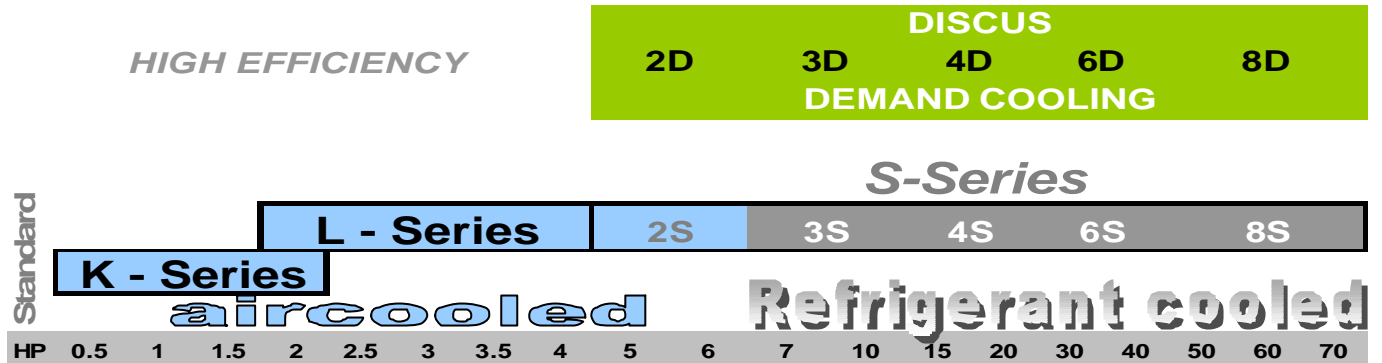

DWM COPELAND

1 Prestcold and DWM Copeland Models